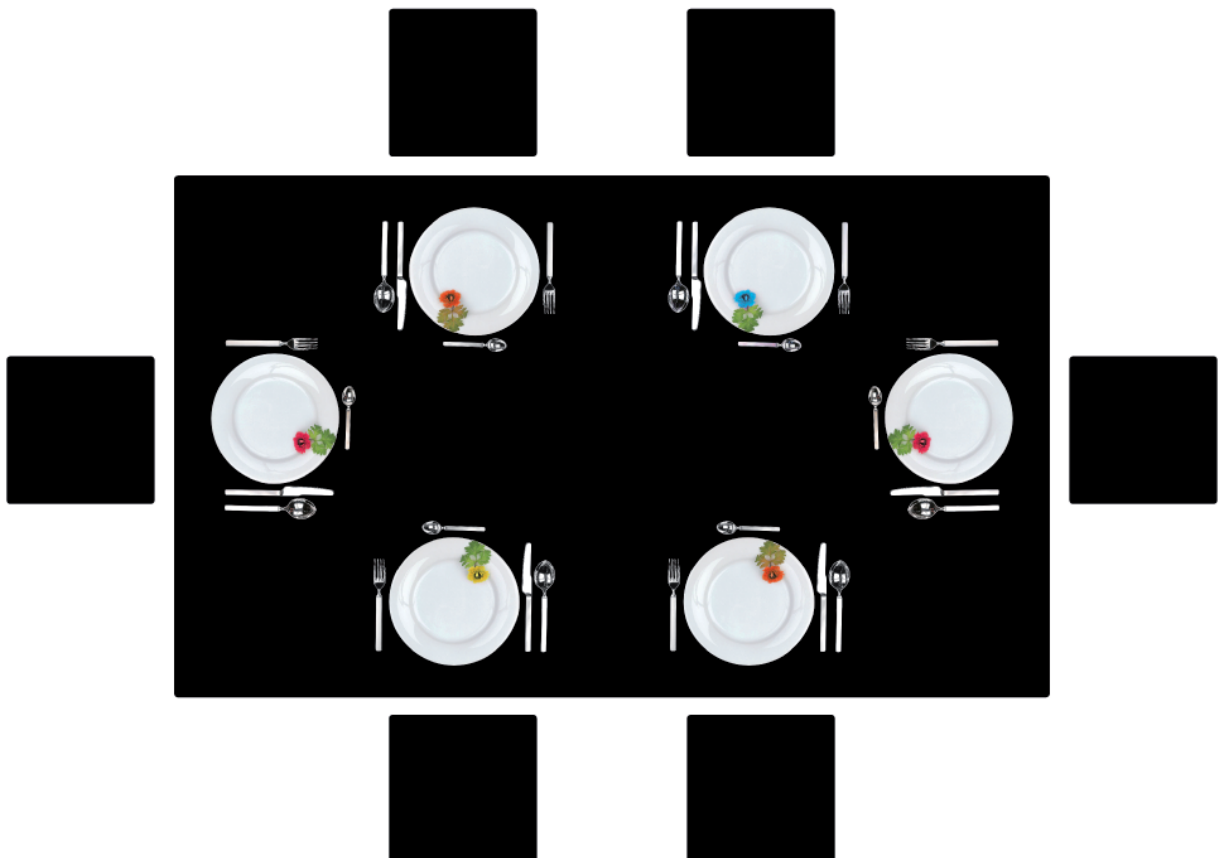

Picture/Mirror/Blackboard Table „Premium“ / IVYDESIGN