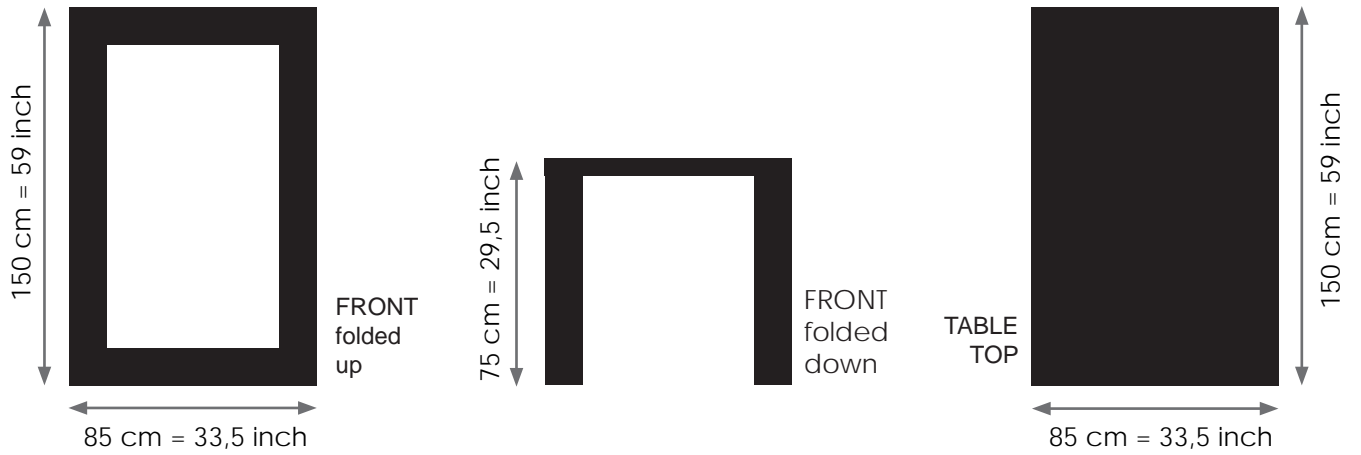

INFOFOLDER
**Picture/Mirror/
Blackboard Table**
**„Premium“
lacquered**

IVY DESIGN

Picture/Mirror/ Blackboard Table „Premium“

Picture/Mirror/Blackboard Table „Premium“ are folding tables which provide a place for 6 guests to dine on. The folding tables can be folded up and turned into picture or mirror frames on a wall within seconds to gain space when a table is not needed anymore.

Colours:

Colours can be custom ordered.

Material :

beech wood, lightwood, lacquered, stainless steel, plexiglas (Picture Table), mirror (Mirror Table), blackboard (Blackboard Table)

Standard size for freestanding Picture Table or Mirror Table: 150 x 85 x 75cm (59 x 33,5 x 29,5inch)

Package size:

1620 x 920 x 110mm | Material: Plywood | Volume of package size: 0,143m³

Measurements (cm):

Other dimensions can be custom ordered.

Picture/Mirror/Blackboard Table „Premium“ | IVYDESIGN

Picture Table