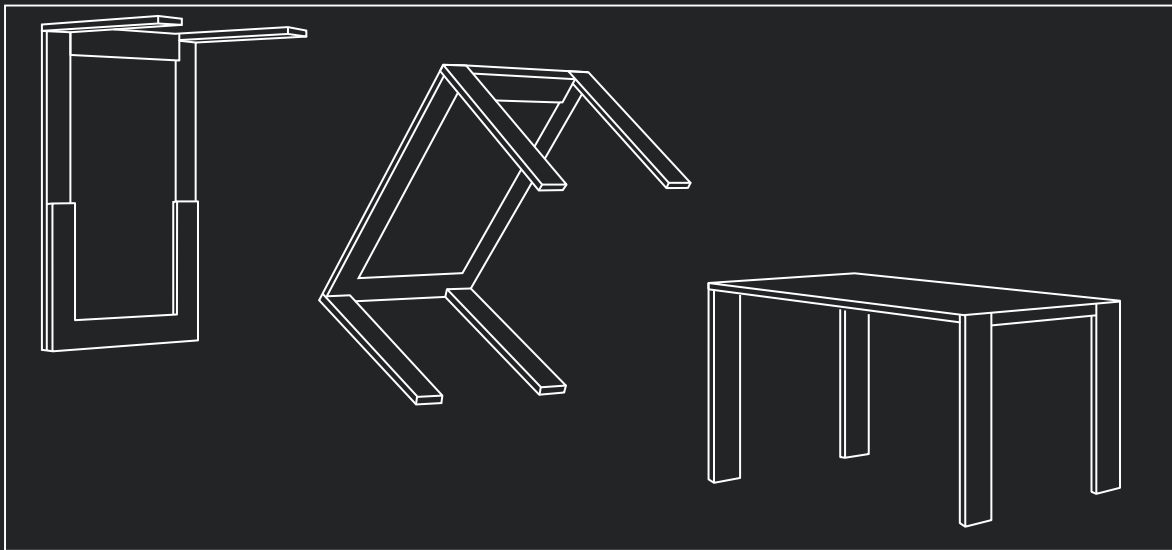

INFOFOLDER
**Picture/Mirror/
Blackboard Table**
**„Premium“
lacquered**

IVY DESIGN

Picture/Mirror/ Blackboard Table „Premium“

Picture/Mirror/Blackboard Table „Premium“ are folding tables which provide a place for 6 guests to dine on. The folding tables can be folded up and turned into picture or mirror frames on a wall within seconds to gain space when a table is not needed anymore.

Colours:

Colours can be custom ordered.

Material :

beech wood, lightwood, lacquered, stainless steel, plexiglas (Picture Table), mirror (Mirror Table), blackboard (Blackboard Table)

Standard size for freestanding Picture Table or Mirror Table: 150 x 85 x 75cm (59 x 33,5 x 29,5inch)

Package size:

1620 x 920 x 110mm | Material: Plywood | Volume of package size: 0,143m³

Measurements (cm):

Other dimensions can be custom ordered.

Picture/Mirror/Blackboard Table „Premium“ | IVYDESIGN

Picture Table