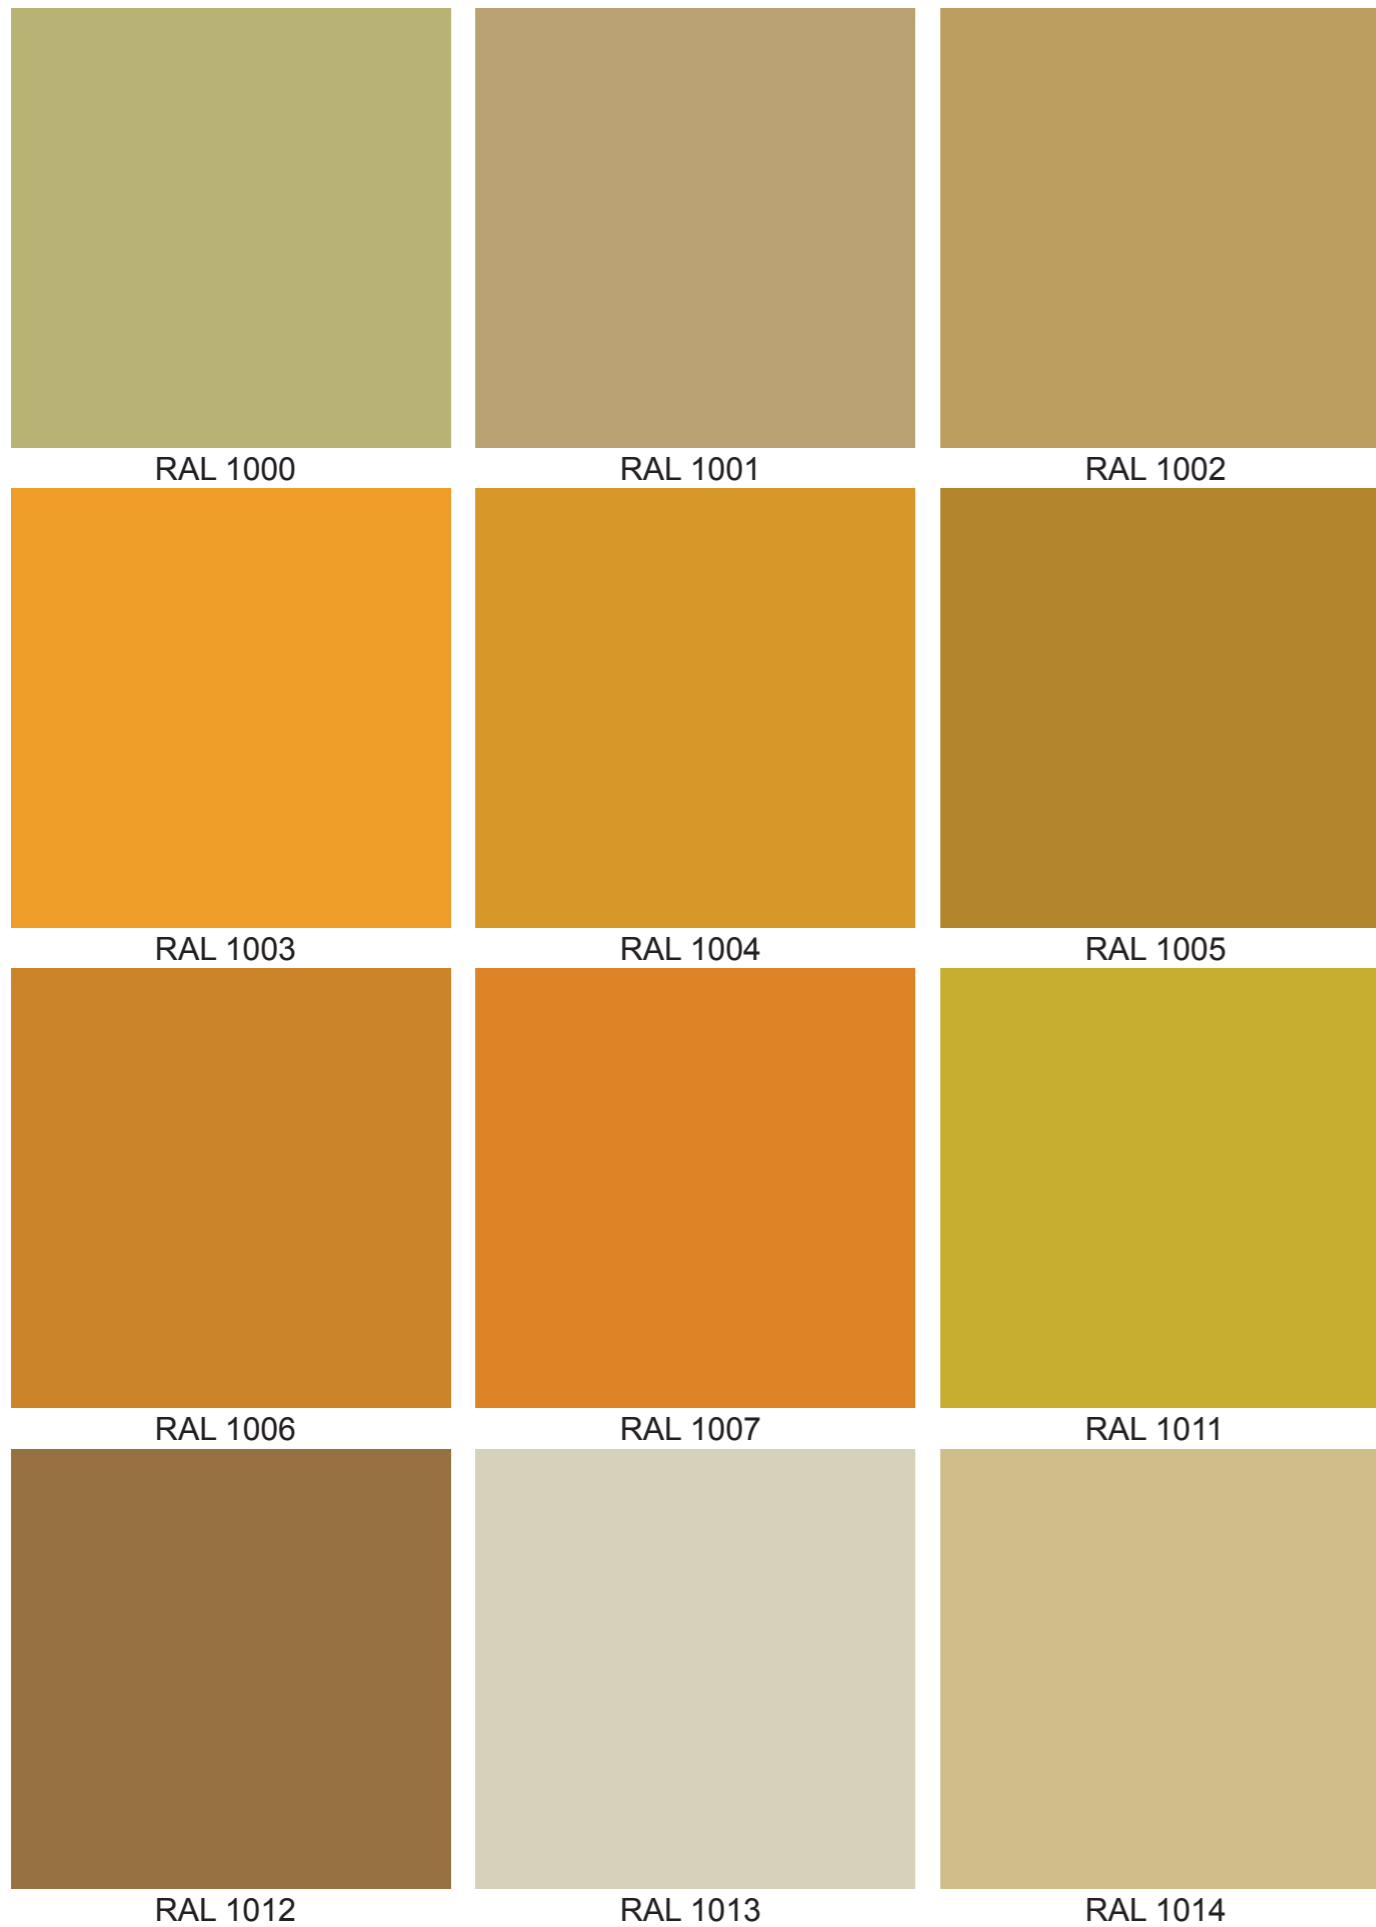

# ***RAL Color panel***

Please be aware of the color difference of your screen and the the painted colors. To assure that the color of your choice is the color you want you should compare with a real RAL COLOR PANEL (at painter shops for example).

***Choose an individual color for your Picture Table  
& Mirror Table!***

RAL 8028

RAL 9001

RAL 9002

RAL 9003

RAL 9004

RAL 9005

RAL 9010

RAL 9011

RAL 9016

***COLORS PICTURE - & MIRROR TABLE | IVYDESIGN***

***COLORS PICTURE - & MIRROR TABLE | IVYDESIGN***

***COLORS PICTURE - & MIRROR TABLE | IVYDESIGN***

***COLORS PICTURE - & MIRROR TABLE | IVYDESIGN***

## ***COLORS PICTURE - & MIRROR TABLE | IVYDESIGN***

---

RAL 8023

RAL 8024

RAL 8025

RAL 9017

RAL 9018